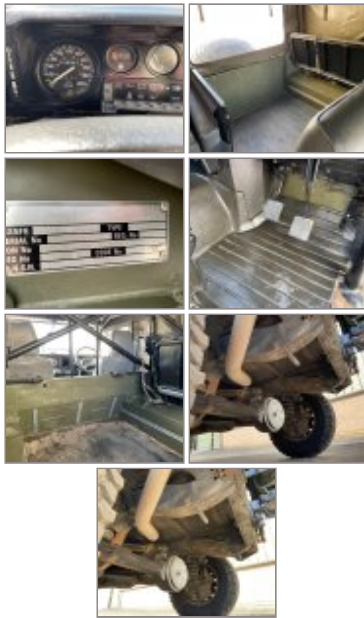

MANUFACTURER	Land Rover
ENGINE	300 Tdi
GEARBOX	R380 5 speed
BRAKES	Front and rear disc brakes
STEERING	RHD - PAS
TYRES	7.50R16 G90
ELECTRICS	24V
L x W x H	4.50m x 1.80m x 2.00m
HOURS / MILEAGE	136,947kms
QTY AVAILABLE	1
EXPORT REQUIREMENTS	SIEL Licence Required

[...more](#)

PRICE

REQUEST A QUOTE

All prices quoted are GBP U.K. Pounds Sterling Ex. Works excluding VAT where applicable and shipping / associated costs. Vehicles advertised are subject to remaining unsold. All prices quoted are based on "per individual unit" purchased, any reductions on advertised price for multiple item orders is subject to negotiation and is conducted at the time of inspection or provision of LOI. For complete Terms & Conditions See Main Website. Photo's shown above may represent a vehicle type rather than an actual vehicle, vehicles are available serviced and painted to customers preference. An export licence may be required for items sold to customers outside of the U.K.

Land Rover Defender 90 Wolf RHD Soft Top (Remus)
Govsales of Ex Military vehicles for sale, Ex Military Land Rovers for sale, Ex army trucks for sale, MoD Surplus, Ex MoD and NATO

Send us an email